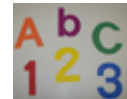

Early Childhood Resource Center

Ellison Die Cut Machine

The following dies are available. (*All are 4" except where noted.*)

UPPERCASE LETTERS

lowercase letters

Numbers 0 - 9

Punctuation

Animals, farm